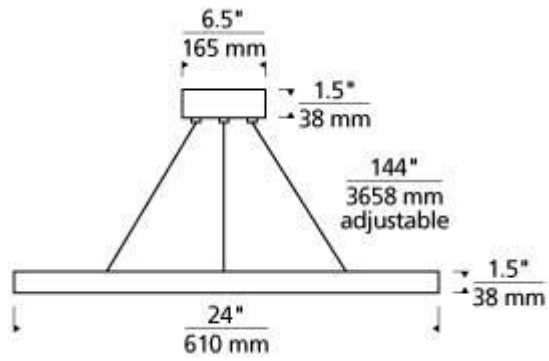

Fiama 24" Suspension

Item # 700FIA24B-LED930

Designer: Tech Lighting

Specifications

Includes 80 watt, 3392 delivered lumen, 90 CRI 3000K LED module.
Dimmable with most LED compatible ELV, TRIAC and 0-10V dimmers.
Fixture provided with twelve feet of field-cutable cable to match finish selection.

Length: 24"

Width: 1.5"

Height: 24"

Diameter: 24"

Features

Dimmable

Field-Cutable Cable

Available in LED

SPEC SHEET

Fiama 24" Suspension

Item # 700FIA24B-LED930

Designer: Tech Lighting

Ordering Information

Finish

- B - Black
- S - Satin Nickel
- W - White

Shape

24 - 24" Diameter

Lamp Type

-LED930 - LED 90 CRI 3000K 120V-277V UNV