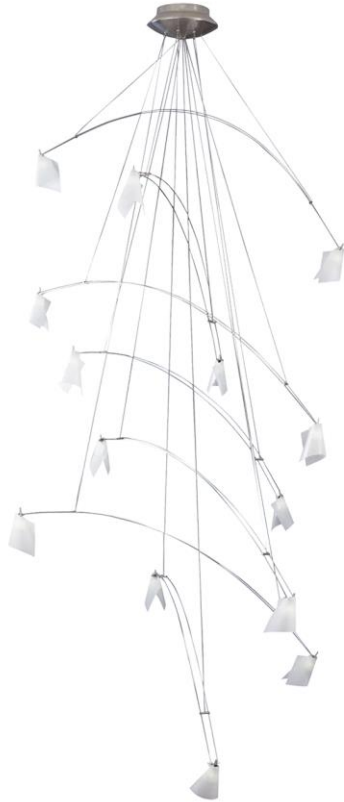

Crescendo Long Chandelier

Item # 700CRES36LS

Designer: Tech Lighting

Specifications

No Lamp version rated for (14) 12 volt 20 watt max. MR16 lamps.
Halogen version includes (14) 12 volt, 20 watt MR16 lamps. Dimmable
with a low-voltage electronic dimmer.

Length: 36"

Width: 36"

Height: 48"

*Due to Title 20, Item Cannot Ship To California

Features

Dimmable

Field-Cuttable Cable

SPEC SHEET

Crescendo Long Chandelier

Page 2/2

Item # 700CRES36LS

Designer: Tech Lighting

Ordering Information

Finish

S - Satin Nickel

Shape

36L - Long 36" W x 168" L

48L - Long 48" W x 168" L

circa LIGHTING®