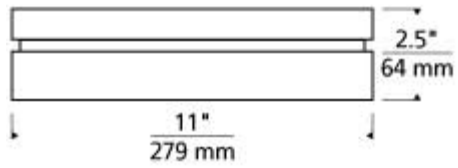

SPEC SHEET

Cirque Large Flush Mount

Item # 700CQLZ-LED3

Designer: TL Studio

Ordering Information

Finish

- C - Chrome
- R - Aged Brass
- S - Satin Nickel
- Z - Antique Bronze

Shape

- L - Large

Lamp Type

- Incandescent 120V
- -CF - Compact Fluorescent 120V
- -LED - LED 90 CRI 2700K 120V
- -LED3 - LED 90 CRI 3000K 120V