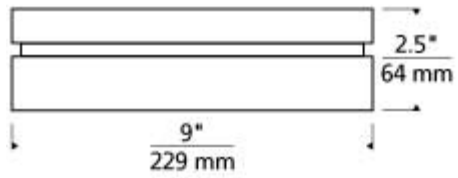

SPEC SHEET

Boxie Large Flush Mount

Item # 700BXHR-LED3

Designer: Tech Lighting

Ordering Information

Finish

- C - Chrome
- R - Aged Brass
- S - Satin Nickel
- Z - Antique Bronze

Shape

- L - Large

Lamp Type

- Incandescent 120V (T20)
- -LED - LED 2700K 120V
- -LED3 - LED 3000K 120V