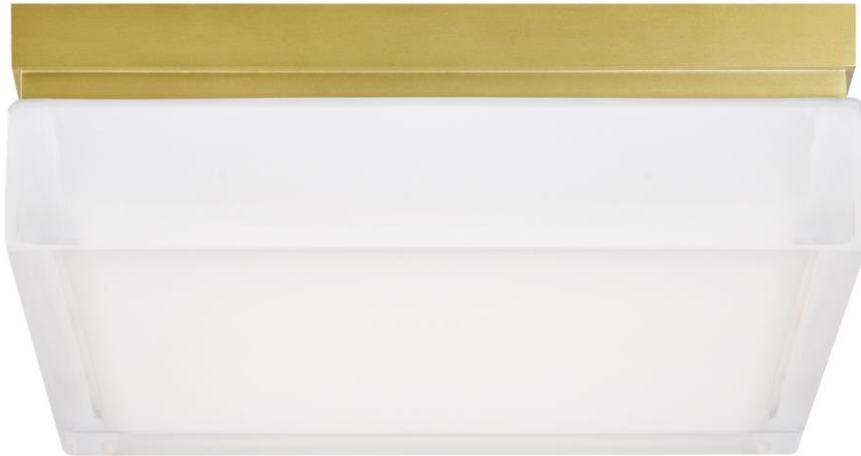

Item # 700BXHR-LED3

Designer: Tech Lighting

Specifications

Incandescent includes two 120 volt, 40 watt, G9 base halogen lamps. LED includes one 23 watt, 904.8 delivered lumens, LED module. Dimmable with most LED compatible ELV or Triac dimmers. Suitable for wet locations. LED may be mounted on the ceiling or wall. Incandescent ceiling mount only. ADA compliant.

Length: 9"

Width: 9"

Height: 2.5"

Features

ADA Compliant

Available in Compact Fluorescent

Dark Sky Compliant

Dimmable

Available in LED

California Title 24 Compliant