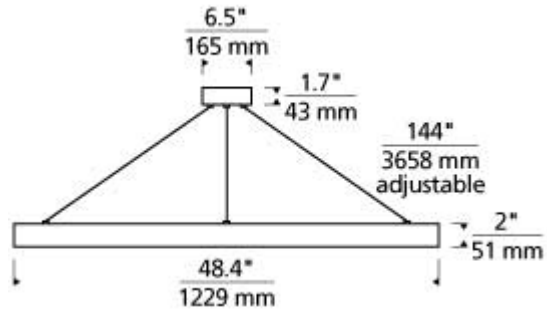

Bodiam 48" Suspension

Item # 700BOD48S-LED930

Designer: Tech Lighting

Ordering Information

Finish

S - Satin Nickel
Z - Antique Bronze

Shape

48 - 48" Diameter

Lamp Type

-LED930 - INTEGRATED LED 90 CRI 3000K 120V (T24)