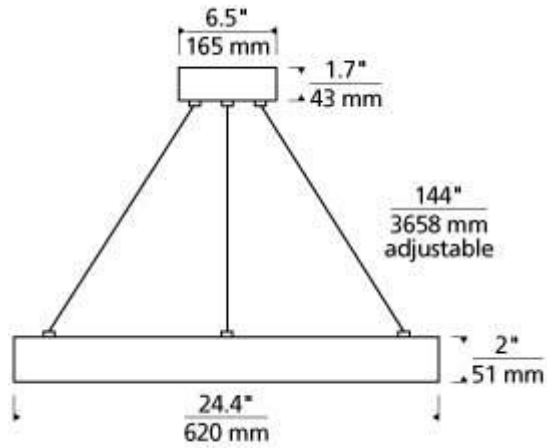

Bodiam 24" Suspension

Item # 700BOD24R-LED930

Designer: Tech Lighting

Ordering Information

Finish

- R - Aged Brass
- S - Satin Nickel
- Z - Antique Bronze

Shape

24 - 24" Diameter

Lamp Type

-LED930 - INTEGRATED LED 90 CRI 3000K 120V (T24)