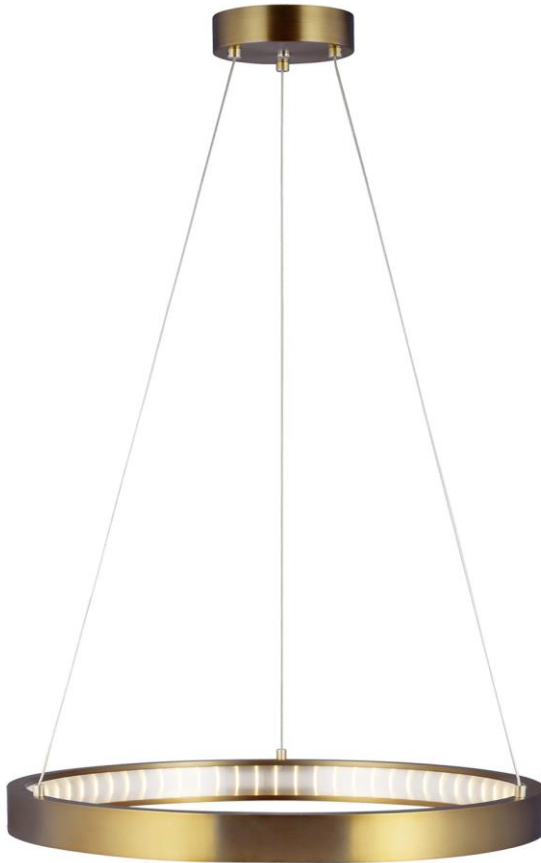

Bodiam 24" Suspension

Item # 700BOD24R-LED930

Designer: Tech Lighting

Specifications

Includes 15.1 watt, 1062 delivered lumens, 3000K LED module.
Dimmable with most LED compatible ELV and TRIAC dimmers. Fixture provided with twelve feet of field-cutable cable to match finish selection.

Length: 24"

Width: 24"

Height: 2"

Diameter: 24"

Features

Dimmable

Field-Cutable Cable

Available in LED

California Title 24 Compliant

Bodiam 24" Suspension

Item # 700BOD24R-LED930

Designer: Tech Lighting

Ordering Information

Finish

- R - Aged Brass
- S - Satin Nickel
- Z - Antique Bronze

Shape

24 - 24" Diameter

Lamp Type

-LED930 - INTEGRATED LED 90 CRI 3000K 120V (T24)