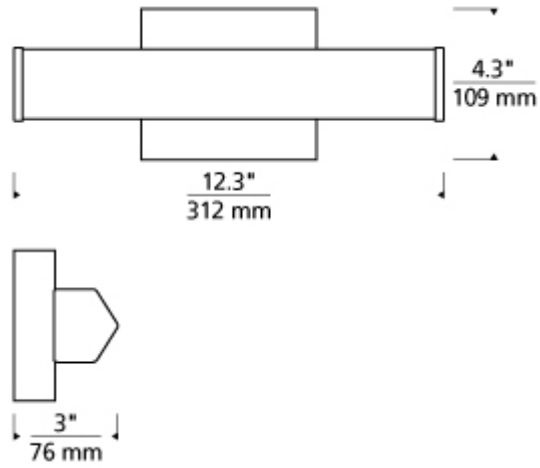

SPEC SHEET

Voss 13" Bath Sconce

Item # 700BCVOS13C-LED927

Designer: TL Studio

Ordering Information

Finish

C - Chrome

Length

13 - 13.00000"

Lamp Type

-LED927 - LED 90 CRI 2700K 120V