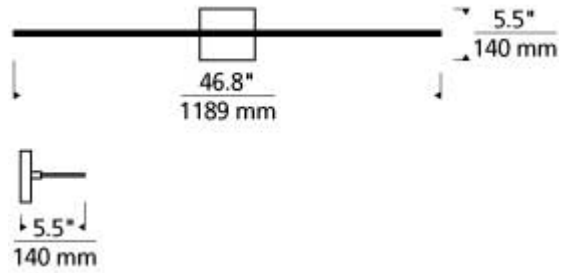

Span 48" Bath Sconce

Item # 700BCSPANA4C-LED930

Designer: Tech Lighting

Specifications

Includes 45.2 watt, 1580.9 total delivered lumen, 3000K LED module. Dimmable with most LED compatible ELV or Triac dimmers. 277V compatible with 0-10V dimmer. Mounts horizontally or vertically. Direct or Direct/Indirect (50/50) light distribution options.

Length: 46.8"

Width: 5.5"

Height: 5.5"

Features

Dimmable

Available in LED

SPEC SHEET

Span 48" Bath Sconce

Item # 700BCSPANA4C-LED930

Designer: Tech Lighting

Ordering Information

Finish

C - Chrome
S - Satin Nickel

Shape

A - Direct
B - Direct/Indirect

Length