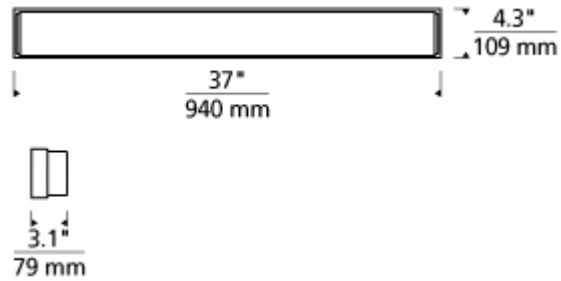

Sage 37" Bath Sconce

Item # 700BCSAGW37C-LED927

Designer: Tech Lighting

Specifications

Includes 46 watt, 3427 delivered lumen, 2700K or 3000K LED module. Mounts horizontally or vertically. ADA compliant. Dimmable with low-voltage electronic dimmer.

Length: 37"

Width: 3"

Height: 4.3"

Features

ADA Compliant

Dimmable

Available in LED

California Title 24 Compliant

SPEC SHEET

Sage 37" Bath Sconce

Item # 700BCSAGW37C-LED927

Designer: Tech Lighting

Ordering Information

Finish

C - Chrome
S - Satin Nickel

Length