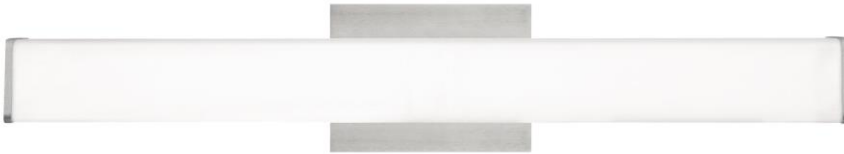

Item # 700BCLYNN25YZ-LED927

Designer: TL Studio

Specifications

Incandescent includes (5) 40 watt G9 base halogen lamps. LED includes 25 watt, 1459 delivered lumen, 2700K or 3000K LED module. May be mounted horizontally or vertically. Incandescent version dimmable with a standard incandescent dimmer. LED version dimmable with low-voltage electronic or triac dimmer.

Length: 25.1"

Width: 4.3"

Height: 4.8"

Diameter: 25.1"

Features

Dimmable

Available in LED

SPEC SHEET

Lynn 25" Bath Sconce

Item # 700BCLYNN25YZ-LED927

Designer: TL Studio

Ordering Information

Finish

- C - Chrome
- S - Satin Nickel
- Z - Antique Bronze

Length

25 - 25.00000"

Color

- W - White Glass
- Y - White Acrylic

Lamp Type

- INCANDESCENT 120V (T20)
- LED927 - LED 90 CRI 2700K 120V
- LED930 - LED 90 CRI 3000K 120V