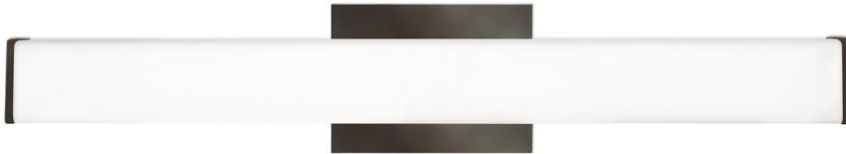

Item # 700BCLYNN25WZ-LED930

Designer: Tech Lighting

**Specifications**

Includes 25 watt, 1092.4 delivered lumen, 2700K or 3000K LED module. May be mounted horizontally or vertically. Dimmable with most LED compatible ELV or triac dimmers. 277V compatible with 0-10V dimmers.

Length: 25.1"

Width: 4.3"

Height: 4.8"

Diameter: 25.1"

**Features**

Available in Compact Fluorescent

Dimmable

Available in LED

## Lynn 25" Bath Sconce

Item # 700BCLYNN25WZ-LED930

Designer: Tech Lighting