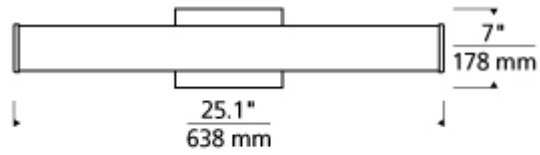

SPEC SHEET

Lynn 25" Bath Sconce

Item # 700BCLYNN25WZ-LED930

Designer: Tech Lighting

Ordering Information

Finish

- C - Chrome
- S - Satin Nickel
- Z - Antique Bronze

Length

25 - 25.00000"

Color

- W - White Glass
- Y - White Acrylic

Lamp Type

- INCANDESCENT 120V (T20)
- -LED927 - LED 90 CRI 2700K 120V
- -LED930 - LED 90 CRI 3000K 120V