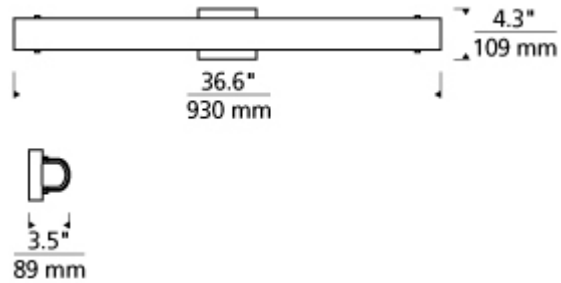

SPEC SHEET

Halo 36" Bath Sconce

Item # 700BCHALO36S-LED927

Designer: Tech Lighting

Ordering Information

Finish

S - Satin Nickel

Length

36 - 36.00000"

Lamp Type

-LED927 - LED 90 CRI 2700K 120V