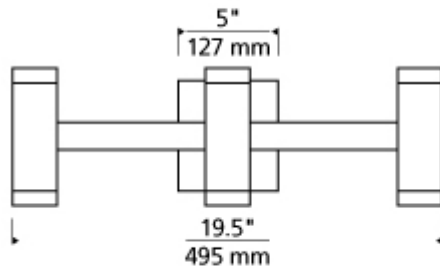

Length: 19.5"

Width: 4.3"

Height: 6.3"

Features

ADA Compliant

Dimmable

Available in LED

California Title 24 Compliant

Shape

3H - 3-Lite Shallow

3S - 3-Lite Standard

Lamp Type

-LED930 - LED 90 CRI 3000K 120V

STANDARD

SHALLOW