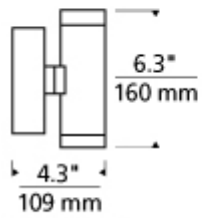

SPEC SHEET

Dobson II 3-Light Bath Sconce

Item # 700BCDBS3SB-LED930

Designer: Tech Lighting

Ordering Information

Finish

B - Matte Black

C - Chrome

Shape

3H - 3-Lite Shallow

3S - 3-Lite Standard

Lamp Type

-LED930 - LED 90 CRI 3000K 120V