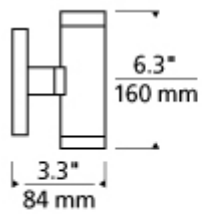

Length: 19.5"

Width: 4.3"

Height: 6.3"

Features

ADA Compliant

Dimmable

Available in LED

California Title 24 Compliant

SPEC SHEET

Dobson II 3-Light Bath Sconce

Item # 700BCDBS3SB-LED930

Designer: Tech Lighting

Ordering Information

Finish

B - Matte Black

C - Chrome

Shape

3H - 3-Lite Shallow

3S - 3-Lite Standard

Lamp Type

-LED930 - LED 90 CRI 3000K 120V

STANDARD

SHALLOW