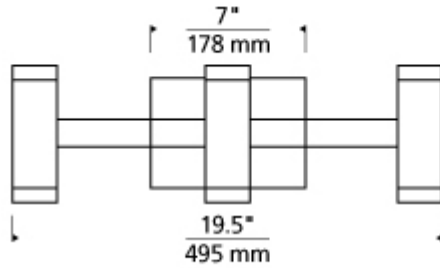

SPEC SHEET

Dobson II 3-Light Bath Sconce

Item # 700BCDBS3SB-LED930

Designer: Tech Lighting

Ordering Information

Finish

B - Matte Black

C - Chrome

Shape

3H - 3-Lite Shallow

3S - 3-Lite Standard

Lamp Type

-LED930 - LED 90 CRI 3000K 120V