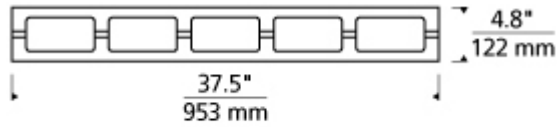

SPEC SHEET

Arris 5-Light Bath Sconce

Item # 700BCARS5C-LED927

Designer: Tech Lighting

Ordering Information

Finish

C - Chrome

Length

5 - 38.00000"

Lamp Type

-LED927 - LED 90 CRI 2700K 120V