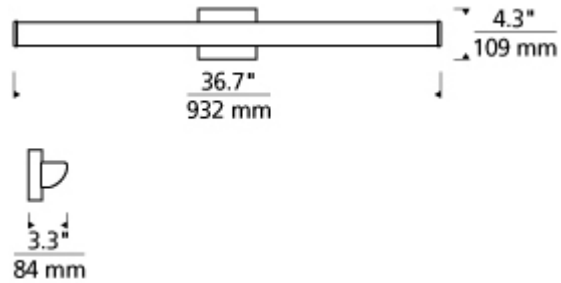

Item # 700BCADR36S-LED927

Designer: Tech Lighting

Specifications

Includes 30 watt, 1200 delivered lumen, 2700K LED module. Mounts horizontally or vertically. ADA compliant. Dimmable with low-voltage electronic dimmer.

Length: 36.1"

Width: 3.3"

Height: 4.3"

Features

ADA Compliant

Dimmable

Available in LED

California Title 24 Compliant

SPEC SHEET

Adera 36" Bath Sconce

Item # 700BCADR36S-LED927

Designer: Tech Lighting

Ordering Information

Finish

S - Satin Nickel

Length