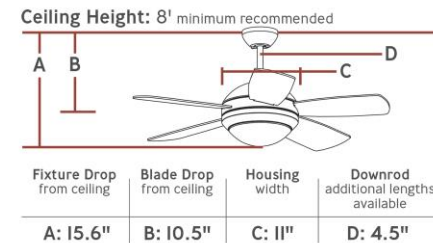

Available Finishes

BK - Matte Black Housing With Matte Black Blades with Light Kit

BS - Brushed Steel Housing With Silver Blades with Light Kit

PN - Polished Nickel Housing With American Walnut Blades with Light Kit

RB - Roman Bronze Housing With Roman Bronze Blades with Light Kit

WH - White Housing With White Blades with Light Kit