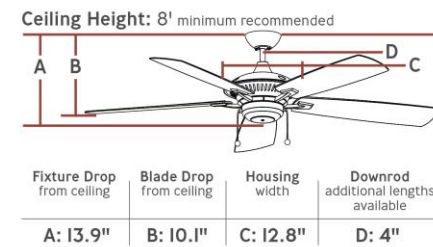

Available Finishes

BK - Matte Black Housing With Matte Black ABS w/Grain Blades

RB - Roman Bronze Housing With American Walnut ABS w/Grain Blades

WH - White Housing With White ABS w/Grain Blades