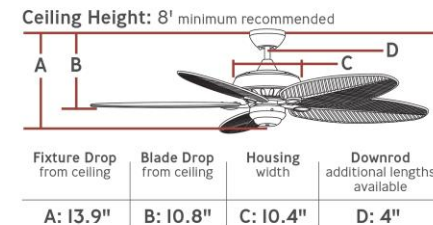

Available Finishes

RB - Roman Bronze Housing With American Walnut ABS w/Grain Blades

WH - White Housing With White ABS w/Grain Blades