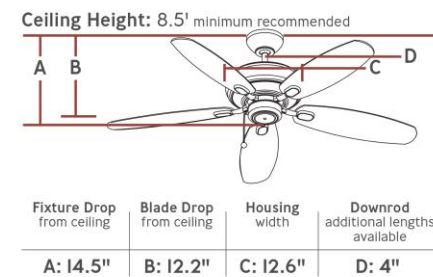

Available Finishes

AGP - Aged Pewter Housing With Light Grey Weathered Oak Blades

BS - Brushed Steel Housing With Silver Blades

RB - Roman Bronze Housing With Bronze Blades

RZW - Matte White Housing With Matte White Blades