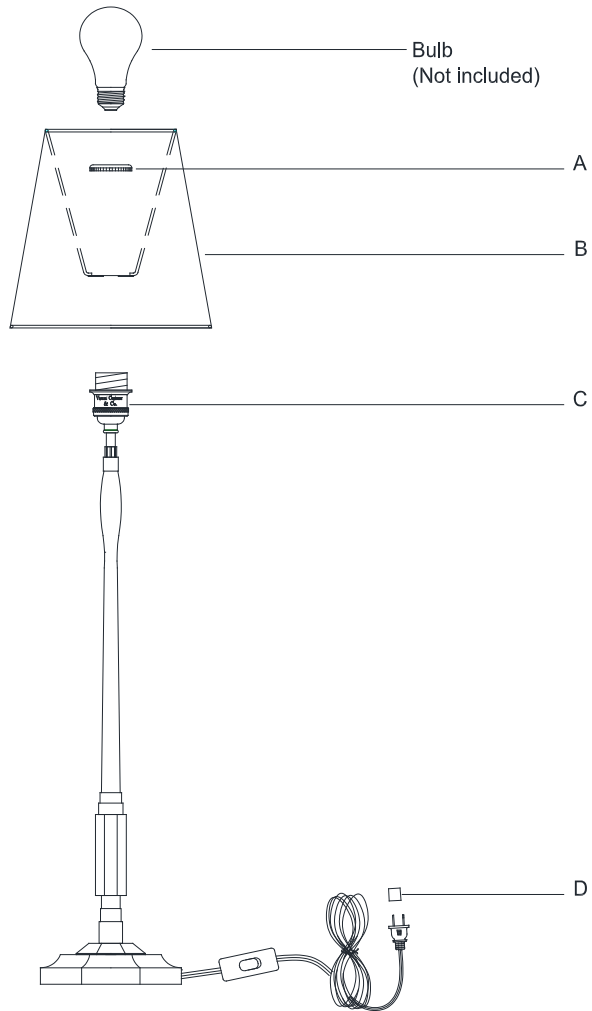

## ASSEMBLY INSTRUCTIONS

## Duffy Medium Buffet Lamp

Item # TOB 3106

**INSPECT ITEM CAREFULLY BEFORE ATTEMPTING TO INSTALL. IF THERE IS ANY DAMAGE OR OBVIOUS DEFECT. DO NOT INSTALL.**

**ITEM MAY NOT BE RETURNED ONCE IT HAS BEEN INSTALLED.**

**NOTE: CAREFULLY UNPACK EACH PIECE IN TOP LAYER OF PACKING PRIOR TO REMOVING. RETAIN ALL PACKING MATERIAL UNTIL INSPECTION AND INSTALLATION ARE FINAL.**

1. Carefully remove all parts from the box.
2. Attach the shade (B) to the socket cup (C) and secure with socket ring (A).
3. Insert bulb (not included) into the socket.
4. Remove protective plug cover (D) from the plug.
5. Plug into a proper electrical outlet and test the fixture.
6. Installation is complete.