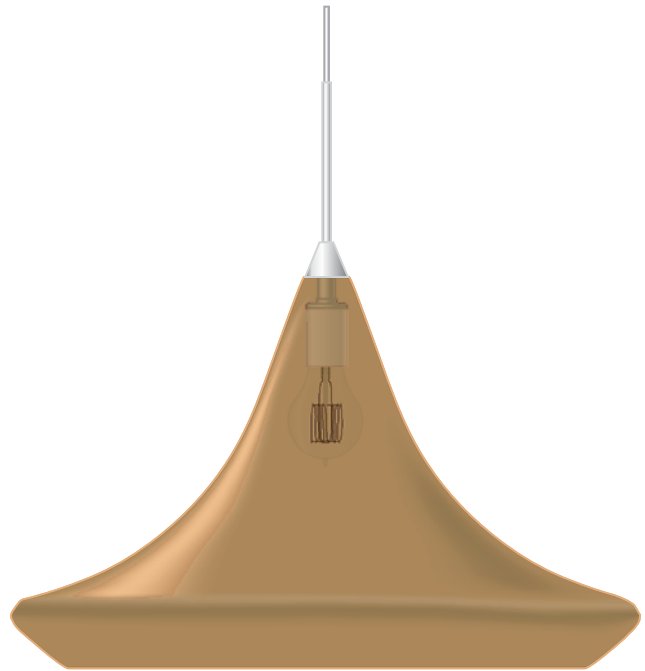

Mali Pendant

700TDMALP_ 1.1

PENDANTS

GENERAL PRODUCT INFORMATION:

This product is suitable for damp locations.

This product can be dimmed with a LED or TRIAC dimmer.
Consult lamp manufacturer for additional information.

Installing the Lamp

SAVE THESE INSTRUCTIONS!

CAUTION: To reduce the risk of a burn or electric shock during relamping, disconnect the power to the fixture.

Refer to fixture marking for lamp information.

- 1 Screw the lamp into the socket.