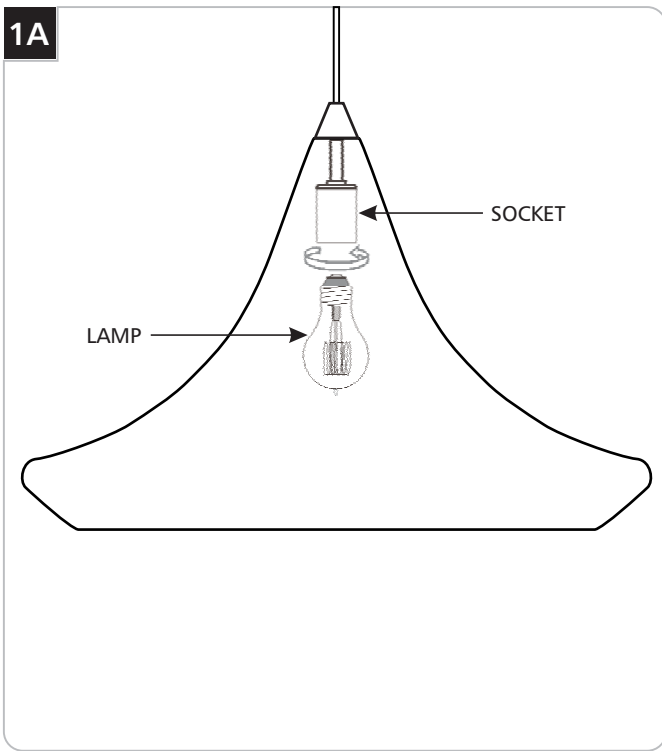

Mali Pendant

700TDMALP_ 1.1

PENDANTS

GENERAL PRODUCT INFORMATION:

This product is suitable for damp locations.

This product can be dimmed with a LED or TRIAC dimmer.
Consult lamp manufacturer for additional information.

Installing the Lamp

SAVE THESE INSTRUCTIONS!

CAUTION: To reduce the risk of a burn or electric shock during relamping, disconnect the power to the fixture.

Refer to fixture marking for lamp information.

- 1 Screw the lamp into the socket.