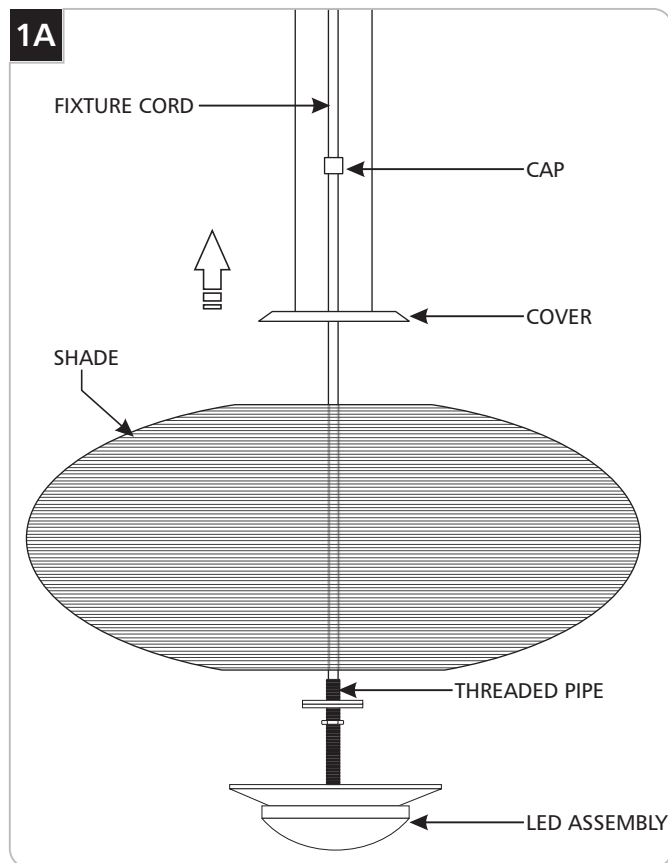

Circulet Grande Pendant

700TDCIRGP_ 1.0

PENDANTS

GENERAL PRODUCT INFORMATION:

This product is suitable for damp locations.

This product may be dimmed with a low-voltage electronic dimmer.

Assemble the Fixture

- 1 Feed the fixture cord through the shade, cover, and cap.
- 2 Screw the cap onto the threaded pipe.

SAVE THESE INSTRUCTIONS!

7400 Linder Ave, Skokie, IL 60077
847.410.4400

www.techlighting.com

© 2016 Tech Lighting, L.L.C. All rights reserved. The "Tech Lighting" graphic is a registered trademark of Tech Lighting, L.L.C. Tech Lighting reserves the right to change specifications for product improvements without notification.
A Generation Brands Company